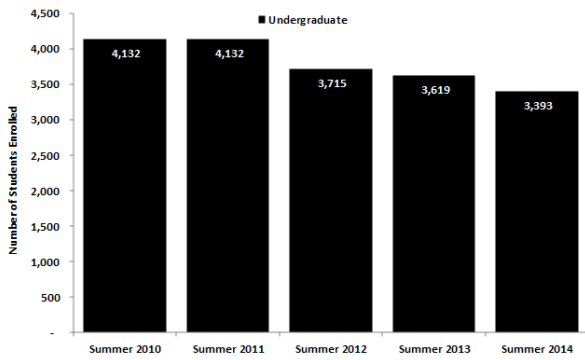

Summer 2014 Enrollment

Total Enrollment, Summer 2010–Summer 2014

Total Enrollment by Gender and Ethnicity, Summer 2014

Ethnicity	Female	% of Female	Male	% of Male	Total	% of Total
American Indian/Alaskan Native	4	0.1%	6	0.3%	10	0.2%
Asian	52	1.6%	63	3.5%	115	2.3%
Black	971	29.9%	447	25.1%	1,418	28.2%
Hawaiian/Pacific Islander	5	0.2%	2	0.1%	7	0.1%
Hispanic	113	3.5%	68	3.8%	181	3.6%
Multiracial	91	2.8%	46	2.6%	137	2.7%
Unknown	35	1.1%	27	1.5%	62	1.2%
White	1,976	60.9%	1,119	62.9%	3,095	61.6%
Total	3,247	100.0%	1,778	100.0%	5,025	100.0%

Total Enrollment by 5 Largest Declared Majors, Summer 2014

Total Enrollment by College, Summer 2014

Note: The College of Arts & Sciences includes undecided majors. Pre-business students are included in Business Administration. Pre-nursing students are included in Nursing.

Total Enrollment by Georgia Counties with Highest Enrollment and Gender, Summer 2014

Total Enrollment by Residency, Summer 2014

Undergraduate Enrollment, Summer 2014

Undergraduate Enrollment by Classification and Gender, Summer 2014