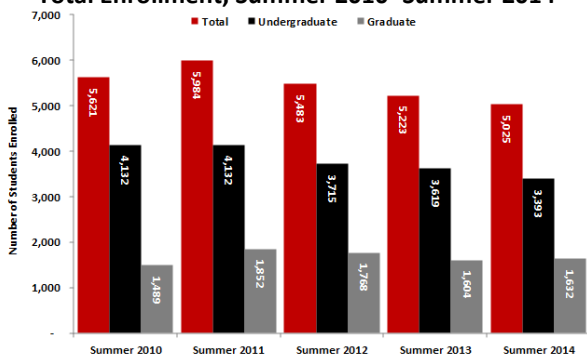

Summer 2014 Enrollment

Total Enrollment, Summer 2010–Summer 2014

Total Enrollment by Gender and Ethnicity, Summer 2014

Ethnicity	Female	% of Female	Male	% of Male	Total	% of Total
American Indian/Alaskan Native	4	0.1%	6	0.3%	10	0.2%
Asian	52	1.6%	63	3.5%	115	2.3%
Black	971	29.9%	447	25.1%	1,418	28.2%
Hawaiian/Pacific Islander	5	0.2%	2	0.1%	7	0.1%
Hispanic	113	3.5%	68	3.8%	181	3.6%
Multiracial	91	2.8%	46	2.6%	137	2.7%
Unknown	35	1.1%	27	1.5%	62	1.2%
White	1,976	60.9%	1,119	62.9%	3,095	61.6%
Total	3,247	100.0%	1,778	100.0%	5,025	100.0%