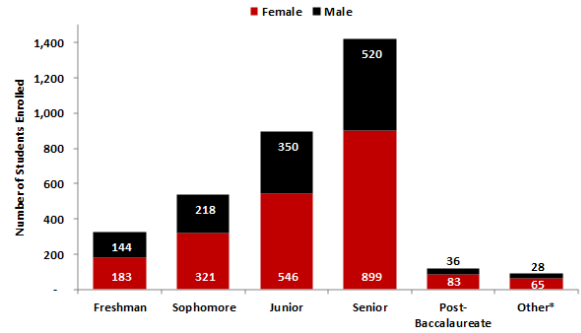

Summer 2014 Enrollment

Total Enrollment, Summer 2010–Summer 2014

Total Enrollment by Gender and Ethnicity, Summer 2014

Ethnicity	Female	% of Female	Male	% of Male	Total	% of Total
American Indian/Alaskan Native	4	0.1%	6	0.3%	10	0.2%
Asian	52	1.6%	63	3.5%	115	2.3%
Black	971	29.9%	447	25.1%	1,418	28.2%
Hawaiian/Pacific Islander	5	0.2%	2	0.1%	7	0.1%
Hispanic	113	3.5%	68	3.8%	181	3.6%
Multiracial	91	2.8%	46	2.6%	137	2.7%
Unknown	35	1.1%	27	1.5%	62	1.2%
White	1,976	60.9%	1,119	62.9%	3,095	61.6%
Total	3,247	100.0%	1,778	100.0%	5,025	100.0%

Total Enrollment by 5 Largest Declared Majors, Summer 2014

Total Enrollment by College, Summer 2014

Note: The College of Arts & Sciences includes undecided majors. Pre-business students are included in Business Administration. Pre-nursing students are included in Nursing.

Total Enrollment by Georgia Counties with Highest Enrollment and Gender, Summer 2014

Total Enrollment by Residency, Summer 2014

Undergraduate Enrollment, Summer 2014

Undergraduate Enrollment by Classification and Gender, Summer 2014

* Includes Joint Enrolled, Transient, and Other.

Undergraduate Students by College, Summer 2014

Note: The College of Arts & Sciences includes undecided majors. Pre-business students are included in Business Administration. Pre-nursing students are included in Nursing.