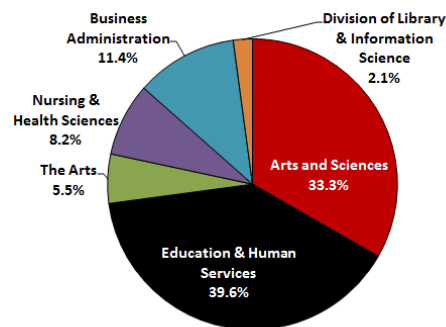

Summer 2014 Enrollment

Total Enrollment, Summer 2010–Summer 2014

Total Enrollment by Gender and Ethnicity, Summer 2014

Ethnicity	Female	% of Female	Male	% of Male	Total	% of Total
American Indian/Alaskan Native	4	0.1%	6	0.3%	10	0.2%
Asian	52	1.6%	63	3.5%	115	2.3%
Black	971	29.9%	447	25.1%	1,418	28.2%
Hawaiian/Pacific Islander	5	0.2%	2	0.1%	7	0.1%
Hispanic	113	3.5%	68	3.8%	181	3.6%
Multiracial	91	2.8%	46	2.6%	137	2.7%
Unknown	35	1.1%	27	1.5%	62	1.2%
White	1,976	60.9%	1,119	62.9%	3,095	61.6%
Total	3,247	100.0%	1,778	100.0%	5,025	100.0%

Total Enrollment by 5 Largest Declared Majors, Summer 2014

Total Enrollment by College, Summer 2014

Note: The College of Arts & Sciences includes undecided majors. Pre-business students are included in Business Administration. Pre-nursing students are included in Nursing.