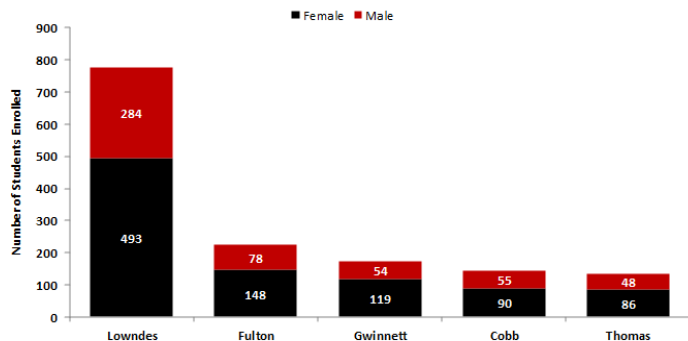

Summer 2014 Enrollment

Total Enrollment, Summer 2010–Summer 2014

Total Enrollment by Gender and Ethnicity, Summer 2014

Ethnicity	Female	% of Female	Male	% of Male	Total	% of Total
American Indian/Alaskan Native	4	0.1%	6	0.3%	10	0.2%
Asian	52	1.6%	63	3.5%	115	2.3%
Black	971	29.9%	447	25.1%	1,418	28.2%
Hawaiian/Pacific Islander	5	0.2%	2	0.1%	7	0.1%
Hispanic	113	3.5%	68	3.8%	181	3.6%
Multiracial	91	2.8%	46	2.6%	137	2.7%
Unknown	35	1.1%	27	1.5%	62	1.2%
White	1,976	60.9%	1,119	62.9%	3,095	61.6%
Total	3,247	100.0%	1,778	100.0%	5,025	100.0%

Total Enrollment by 5 Largest Declared Majors, Summer 2014

Total Enrollment by College, Summer 2014

Note: The College of Arts & Sciences includes undecided majors. Pre-business students are included in Business Administration. Pre-nursing students are included in Nursing.

Total Enrollment by Georgia Counties with Highest Enrollment and Gender, Summer 2014

Total Enrollment by Residency, Summer 2014

Undergraduate Enrollment, Summer 2014

Undergraduate Enrollment by Classification and Gender, Summer 2014