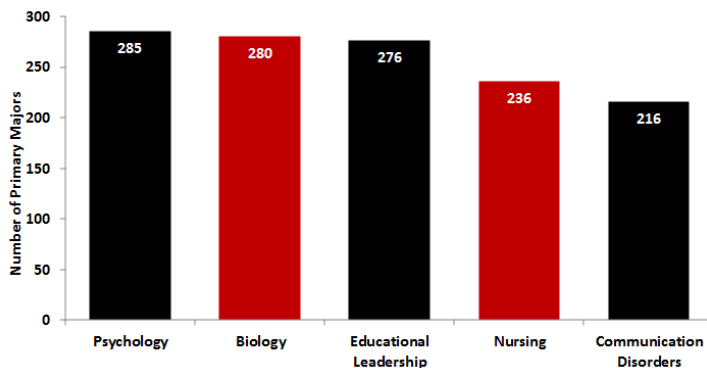

Summer 2014 Enrollment

Total Enrollment, Summer 2010–Summer 2014

Total Enrollment by Gender and Ethnicity, Summer 2014

Ethnicity	Female	% of Female	Male	% of Male	Total	% of Total
American Indian/Alaskan Native	4	0.1%	6	0.3%	10	0.2%
Asian	52	1.6%	63	3.5%	115	2.3%
Black	971	29.9%	447	25.1%	1,418	28.2%
Hawaiian/Pacific Islander	5	0.2%	2	0.1%	7	0.1%
Hispanic	113	3.5%	68	3.8%	181	3.6%
Multiracial	91	2.8%	46	2.6%	137	2.7%
Unknown	35	1.1%	27	1.5%	62	1.2%
White	1,976	60.9%	1,119	62.9%	3,095	61.6%
Total	3,247	100.0%	1,778	100.0%	5,025	100.0%

Total Enrollment by 5 Largest Declared Majors, Summer 2014

Total Enrollment by College, Summer 2014

Note: The College of Arts & Sciences includes undecided majors. Pre-business students are included in Business Administration. Pre-nursing students are included in Nursing.