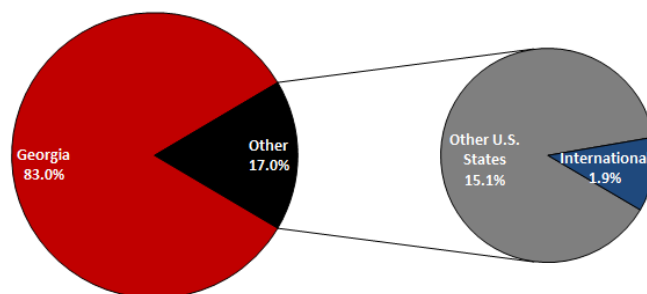

Summer 2014 Enrollment

Total Enrollment, Summer 2010–Summer 2014

Total Enrollment by Gender and Ethnicity, Summer 2014

Ethnicity	Female	% of Female	Male	% of Male	Total	% of Total
American Indian/Alaskan Native	4	0.1%	6	0.3%	10	0.2%
Asian	52	1.6%	63	3.5%	115	2.3%
Black	971	29.9%	447	25.1%	1,418	28.2%
Hawaiian/Pacific Islander	5	0.2%	2	0.1%	7	0.1%
Hispanic	113	3.5%	68	3.8%	181	3.6%
Multiracial	91	2.8%	46	2.6%	137	2.7%
Unknown	35	1.1%	27	1.5%	62	1.2%
White	1,976	60.9%	1,119	62.9%	3,095	61.6%
Total	3,247	100.0%	1,778	100.0%	5,025	100.0%

Total Enrollment by 5 Largest Declared Majors, Summer 2014

Total Enrollment by College, Summer 2014

Note: The College of Arts & Sciences includes undecided majors. Pre-business students are included in Business Administration. Pre-nursing students are included in Nursing.

Total Enrollment by Georgia Counties with Highest Enrollment and Gender, Summer 2014

Total Enrollment by Residency, Summer 2014

Undergraduate Enrollment, Summer 2014

Undergraduate Enrollment by Classification and Gender, Summer 2014