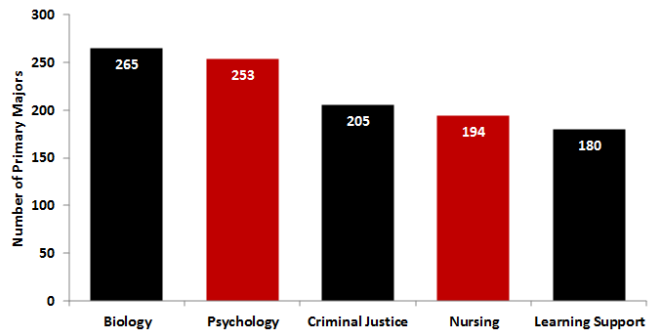

Undergraduate Students by 5 Largest Declared Majors, Summer 2014