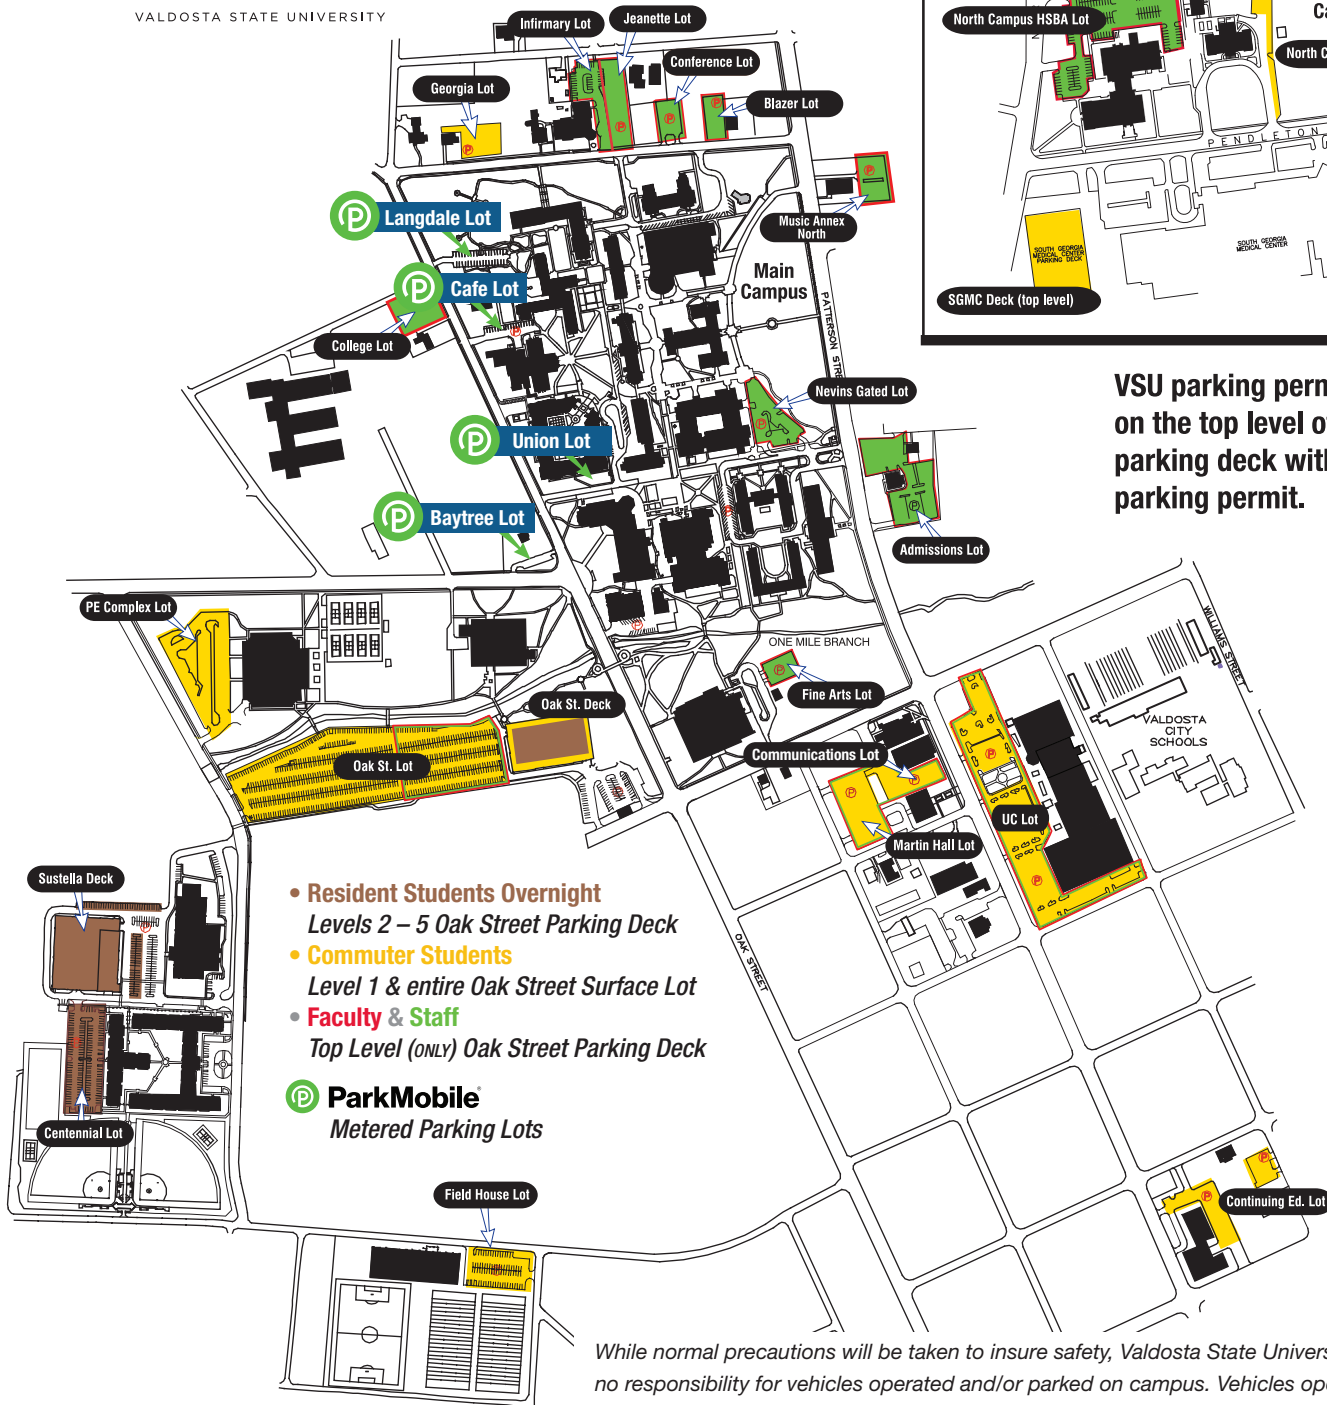

VSU Campus Parking Map

Resident Overnight Parking

Commuter Student Parking

Employee Parking

**No Pull Through/
No Back In
permitted on campus**

PARKING &
TRANSPORTATION
VALDOSTA STATE UNIVERSITY

Parking Lot Names

- Resident Students Overnight
Levels 2 – 5 Oak Street Parking Deck
- Commuter Students
Level 1 & entire Oak Street Surface Lot
- Faculty & Staff
Top Level (only) Oak Street Parking Deck

P ParkMobile
Metered Parking Lots

VSU parking permitted only on the top level of the SGMC parking deck with a valid parking permit.

While normal precautions will be taken to insure safety, Valdosta State University assumes no responsibility for vehicles operated and/or parked on campus. Vehicles operated and/or parked on the VSU campus will be at the risk of the owner/operator of the vehicle.