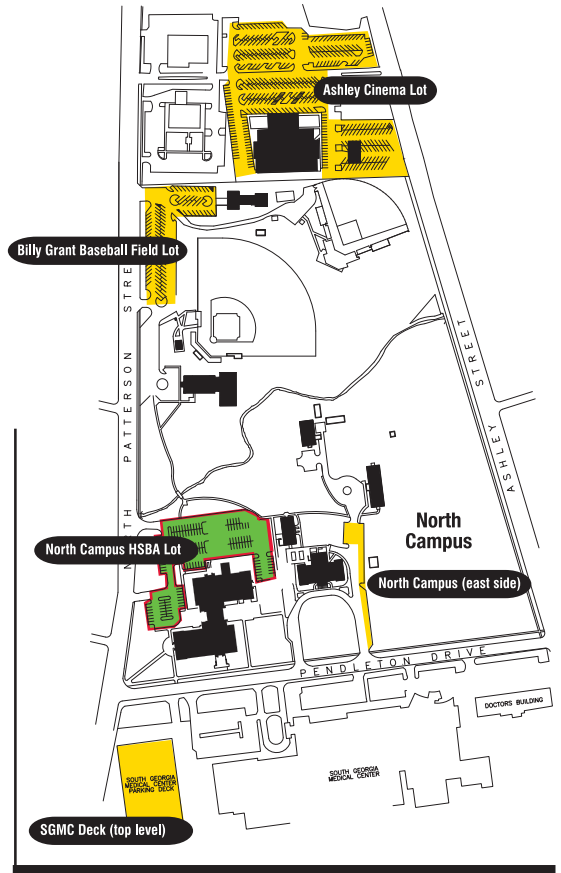

VSU Campus Parking Map

Resident Overnight Parking

Commuter Student Parking

Employee Parking

**No Pull Through/
No Back In
permitted on campus**

PARKING &
TRANSPORTATION
VALDOSTA STATE UNIVERSITY

Parking Lot Names

- Resident Students Overnight
Levels 2 – 5 Oak Street Parking Deck
- Commuter Students
Level 1 & entire Oak Street Surface Lot
- Faculty & Staff
Top Level (only) Oak Street Parking Deck

P ParkMobile
Metered Parking Lots

VSU parking permitted only on the top level of the SGMC parking deck with a valid parking permit.

While normal precautions will be taken to insure safety, Valdosta State University assumes no responsibility for vehicles operated and/or parked on campus. Vehicles operated and/or parked on the VSU campus will be at the risk of the owner/operator of the vehicle.